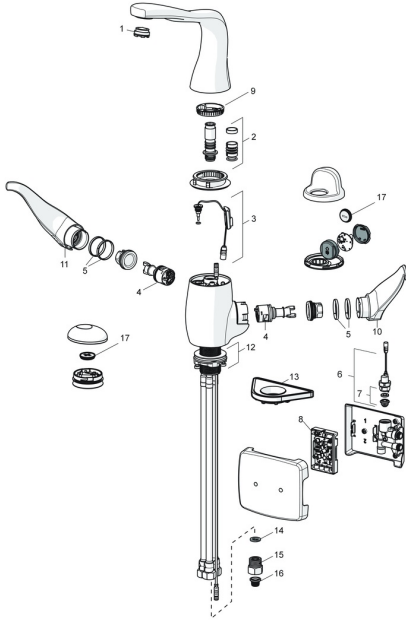

EAN: 4057304005558
static.hansa.com/07462283

Spare parts

SP07452203

	Name	Code
01	Aerator and key, M24x1 STD CC S	59914143
02	Sealing kit for spout	59914266
03	Temperature sensor Discontinued	59914502
04	Cartridge	59914503
05	Bearing ring Discontinued	59914504
06	Pilot valve, 3 V	59914338
07	Membrane for solenoid valve	1006500V
07	Membrane Discontinued	59914126
08	Control unit Discontinued	59914505
09	Limiter Discontinued	59914506
10	Temperature control handle Chrome Discontinued	59914507
11	Flow control handle Chrome Discontinued	59914508
12	Fixing set Discontinued	59914509
13	Supporting plate	59910008
14	Gasket, 8x14.3x2	59914087
15	One-way valve with litter screen Chrome	59914086
16	Litter filters	59914085
17	Battery, CR2450 3 V Lithium	59914137