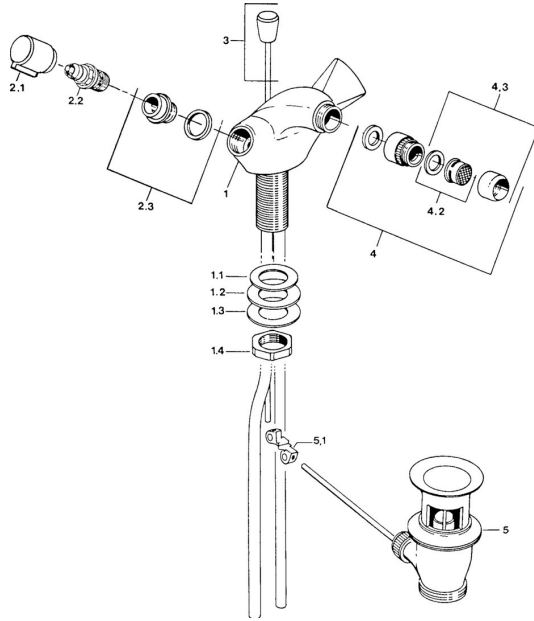

EAN: 4015474584358
static.hansa.com/07333106

Spare parts

SP07333106

	Name	Code
2.1	Handle, hot Chrome	59906465
2.1	Handle, cold Chrome	59906464
2.2	Headpart, G1/2	59905114
2.3	Seat, DN15, R1/2	59904616
3	Pop-up operating rod Chrome	59906423
4	Aerator with ball joint Discontinued	59905132
4.2	Aerator, M22/24 A	59902081
4.3	Aerator, M22x1 A Discontinued	59902365
5	Pop-up waste Chrome	59904620
5.1	Swivel joint	59904624