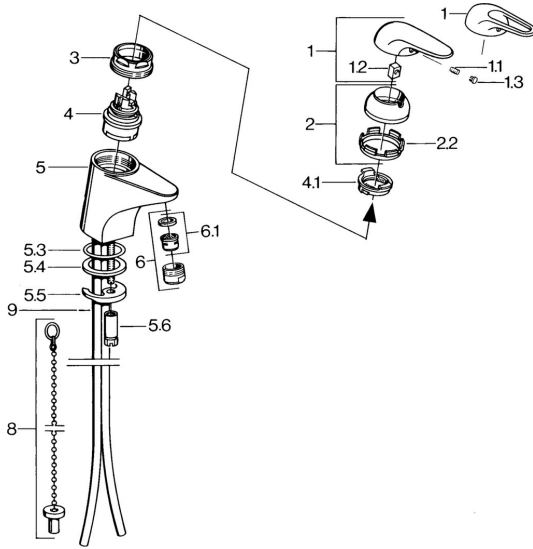

EAN: 4015474656055
static.hansa.com/07272101

Spare parts

SP07272101

	Name	Code
1.1	Screw, M5x8, SW2.5	59904755
1.2	Bushing	59904778
1.3	Plug, hot/cold	59906705
2	Covering cap Chrome	59906563
2.2	Fixing sleeve	59906695
3	Eye screw, M50x1, SW45	59904775
4	Cartridge, 4.8 eco	59904601
4.1	Hot water limiter	59904759
5.1	Pop-up operating rod Chrome	59906423
5.2	Swivel joint	59904624
5.3	O-ring, 42x3.5	59904764
5.4	Gasket, 48x33.5x2	59902283
5.5	Fixing plate	59904765
5.6	Screw, M8x1, SW13	59904766
5.7	Fixing set	59910749
6	Aerator, M24x1 STD HC A Chrome	59902366
6	Aerator, M24x1 A White Discontinued	59905419
6.1	Aerator, M22/24 A	59902081
6.2	Ball joint for bidet faucet	59910952
7	Pop-up waste Chrome	59904620
8	Washer with chain holder	59902219
9	Pipe Discontinued	59911064