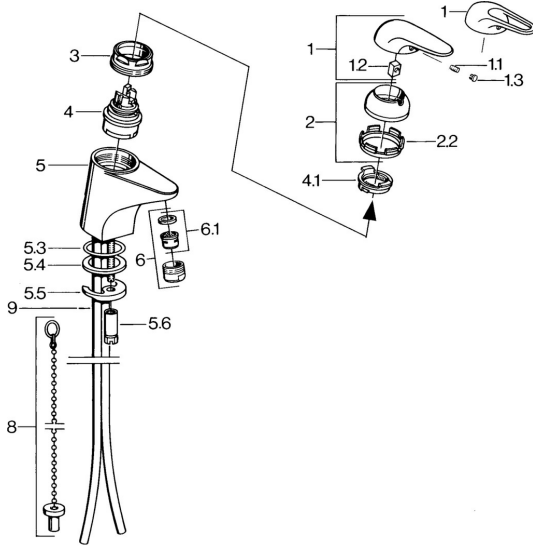

EAN: 4015474656765
static.hansa.com/0727210084

Spare parts

SP07272101

| | Name | Code |
|-----|--|----------|
| 1.1 | Screw, M5x8, SW2.5 | 59904755 |
| 1.2 | Bushing | 59904778 |
| 1.3 | Plug, hot/cold | 59906705 |
| 2 | Covering cap Chrome | 59906563 |
| 2.2 | Fixing sleeve | 59906695 |
| 3 | Eye screw, M50x1, SW45 | 59904775 |
| 4 | Cartridge, 4.8 eco | 59904601 |
| 4.1 | Hot water limiter | 59904759 |
| 5.1 | Pop-up operating rod Chrome | 59906423 |
| 5.2 | Swivel joint | 59904624 |
| 5.3 | O-ring, 42x3.5 | 59904764 |
| 5.4 | Gasket, 48x33.5x2 | 59902283 |
| 5.5 | Fixing plate | 59904765 |
| 5.6 | Screw, M8x1, SW13 | 59904766 |
| 5.7 | Fixing set | 59910749 |
| 6 | Aerator, M24x1 STD HC A Chrome | 59902366 |
| 6 | Aerator, M24x1 A White Discontinued | 59905419 |
| 6.1 | Aerator, M22/24 A | 59902081 |
| 6.2 | Ball joint for bidet faucet | 59910952 |
| 7 | Pop-up waste Chrome | 59904620 |
| 8 | Washer with chain holder | 59902219 |
| 9 | Pipe Discontinued | 59911064 |