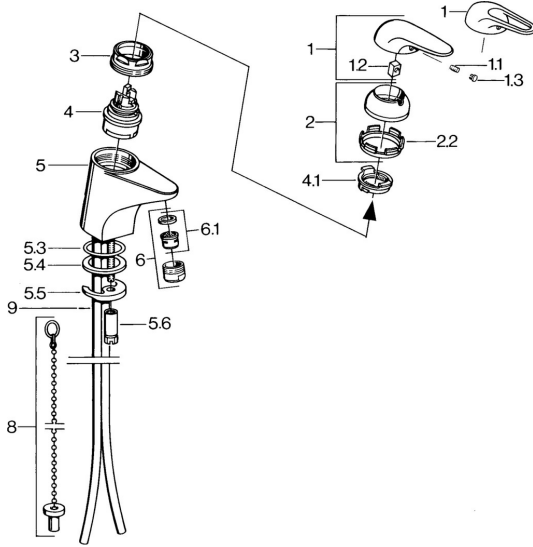

EAN: 4015474656741
static.hansa.com/0727210083

Spare parts

SP07272101

	Name	Code
1.1	Screw, M5x8, SW2.5	59904755
1.2	Bushing	59904778
1.3	Plug, hot/cold	59906705
2	Covering cap Chrome	59906563
2.2	Fixing sleeve	59906695
3	Eye screw, M50x1, SW45	59904775
4	Cartridge, 4.8 eco	59904601
4.1	Hot water limiter	59904759
5.1	Pop-up operating rod Chrome	59906423
5.2	Swivel joint	59904624
5.3	O-ring, 42x3.5	59904764
5.4	Gasket, 48x33.5x2	59902283
5.5	Fixing plate	59904765
5.6	Screw, M8x1, SW13	59904766
5.7	Fixing set	59910749
6	Aerator, M24x1 STD HC A Chrome	59902366
6	Aerator, M24x1 A White Discontinued	59905419
6.1	Aerator, M22/24 A	59902081
6.2	Ball joint for bidet faucet	59910952
7	Pop-up waste Chrome	59904620
8	Washer with chain holder	59902219
9	Pipe Discontinued	59911064