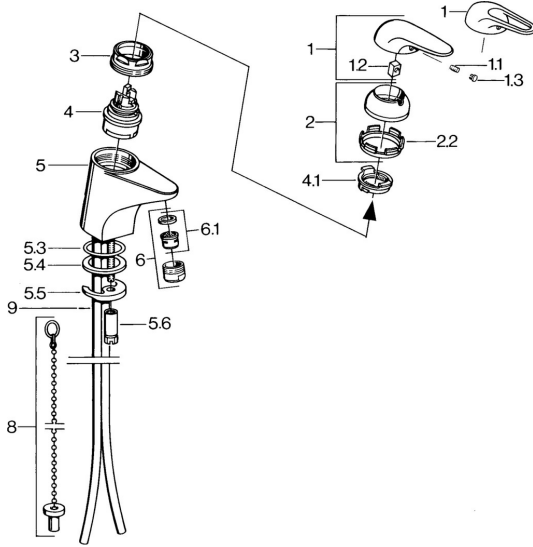

EAN: 4015474656758
static.hansa.com/0727210082

Spare parts

SP07272101

	Name	Code
1.1	Screw, M5x8, SW2.5	59904755
1.2	Bushing	59904778
1.3	Plug, hot/cold	59906705
2	Covering cap Chrome	59906563
2.2	Fixing sleeve	59906695
3	Eye screw, M50x1, SW45	59904775
4	Cartridge, 4.8 eco	59904601
4.1	Hot water limiter	59904759
5.1	Pop-up operating rod Chrome	59906423
5.2	Swivel joint	59904624
5.3	O-ring, 42x3.5	59904764
5.4	Gasket, 48x33.5x2	59902283
5.5	Fixing plate	59904765
5.6	Screw, M8x1, SW13	59904766
5.7	Fixing set	59910749
6	Aerator, M24x1 STD HC A Chrome	59902366
6	Aerator, M24x1 A White Discontinued	59905419
6.1	Aerator, M22/24 A	59902081
6.2	Ball joint for bidet faucet	59910952
7	Pop-up waste Chrome	59904620
8	Washer with chain holder	59902219
9	Pipe Discontinued	59911064