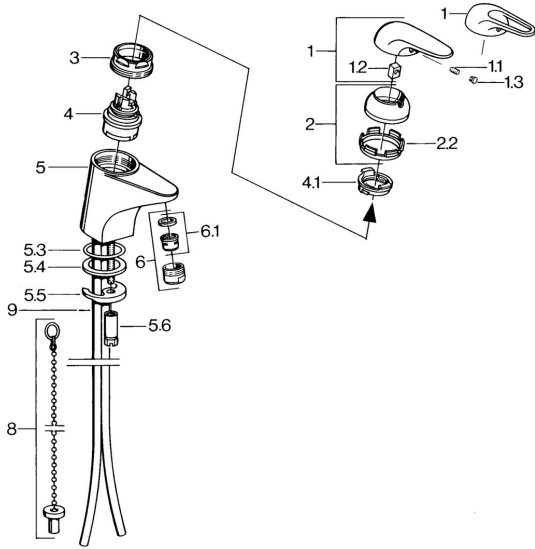

EAN: 4015474656734
static.hansa.com/07272100

Spare parts

SP07272101

	Name	Code
1.1	Screw, M5x8, SW2.5	59904755
1.2	Bushing	59904778
1.3	Plug, hot/cold	59906705
2	Covering cap Chrome	59906563
2.2	Fixing sleeve	59906695
3	Eye screw, M50x1, SW45	59904775
4	Cartridge, 4.8 eco	59904601
4.1	Hot water limiter	59904759
5.1	Pop-up operating rod Chrome	59906423
5.2	Swivel joint	59904624
5.3	O-ring, 42x3.5	59904764
5.4	Gasket, 48x33.5x2	59902283
5.5	Fixing plate	59904765
5.6	Screw, M8x1, SW13	59904766
5.7	Fixing set	59910749
6	Aerator, M24x1 STD HC A Chrome	59902366
6	Aerator, M24x1 A White Discontinued	59905419
6.1	Aerator, M22/24 A	59902081
6.2	Ball joint for bidet faucet	59910952
7	Pop-up waste Chrome	59904620
8	Washer with chain holder	59902219
9	Pipe Discontinued	59911064