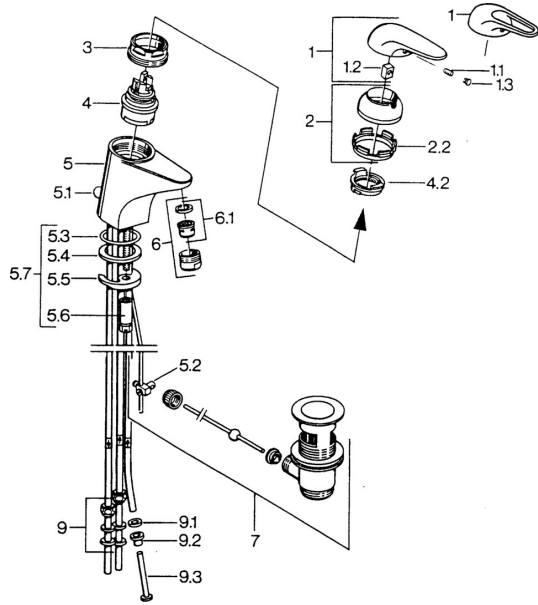

EAN: 4015474656314
static.hansa.com/0713110183

Spare parts

SP07131101

	Name	Code
1.1	Screw, M5x8, SW2.5	59904755
1.2	Bushing	59904778
1.3	Plug, hot/cold	59906705
2	Covering cap White Discontinued	59906565
2	Covering cap Chrome	59906563
2.2	Fixing sleeve	59906695
3	Eye screw, M50x1, SW45	59904775
4	Cartridge, 4.8 eco	59904601
4.2	Hot water limiter	59904759
5.1	Pop-up operating rod Chrome	59906423
5.2	Swivel joint	59904624
5.3	O-ring, 42x3.5	59904764
5.4	Gasket, 48x33.5x2	59902283
5.5	Fixing plate	59904765
5.6	Screw, M8x1, SW13	59904766
5.7	Fixing set	59910749
6	Aerator, M24x1 A, low pressure Chrome	59902692
6	Aerator, M24x1 White	59905527
6.1	Aerator, M22/24, ND	59901553
7	Pop-up waste Chrome	59904620
9	Fitting nut	59904969
9.1	Sealing kit, 14.9x8.5x1	59902352
9.2	Sealing kit, 10x8	59902272
9.3	Hose	59902151