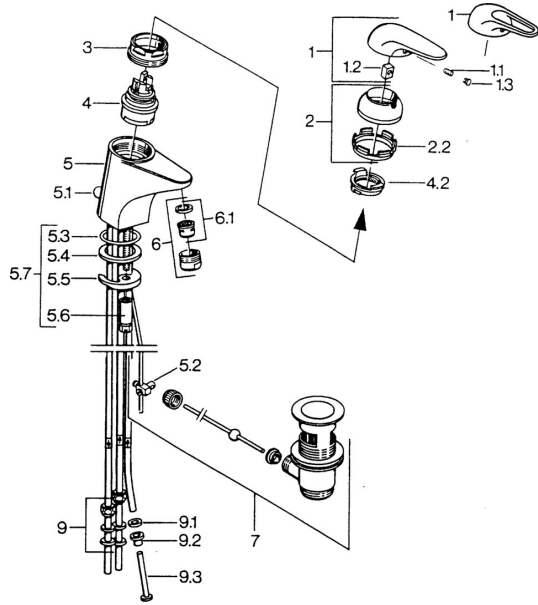

## Spare parts

### SP07131101

	Name	Code
1.1	Screw, M5x8, SW2.5	59904755
1.2	Bushing	59904778
1.3	Plug, hot/cold	59906705
2	Covering cap White <b>Discontinued</b>	59906565
2	Covering cap Chrome	59906563
2.2	Fixing sleeve	59906695
3	Eye screw, M50x1, SW45	59904775
4	Cartridge, 4.8 eco	59904601
4.2	Hot water limiter	59904759
5.1	Pop-up operating rod Chrome	59906423
5.2	Swivel joint	59904624
5.3	O-ring, 42x3.5	59904764
5.4	Gasket, 48x33.5x2	59902283
5.5	Fixing plate	59904765
5.6	Screw, M8x1, SW13	59904766
5.7	Fixing set	59910749
6	Aerator, M24x1 A, low pressure Chrome	59902692
6	Aerator, M24x1 White	59905527
6.1	Aerator, M22/24, ND	59901553
7	Pop-up waste Chrome	59904620
9	Fitting nut	59904969
9.1	Sealing kit, 14.9x8.5x1	59902352
9.2	Sealing kit, 10x8	59902272
9.3	Hose	59902151