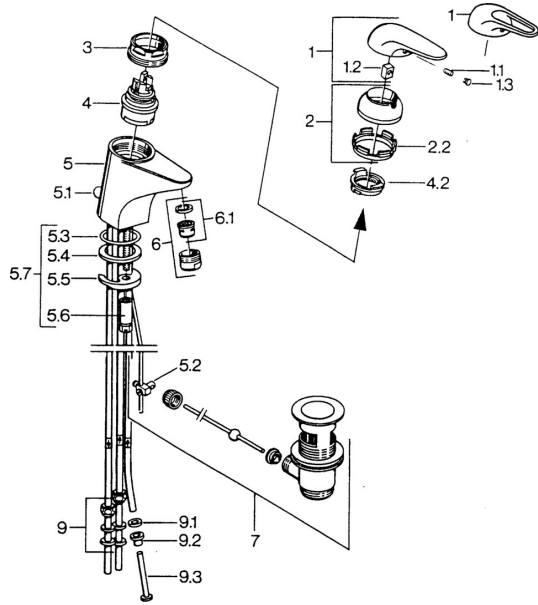

EAN: 4015474656307
static.hansa.com/07131101

Spare parts

SP07131101

	Name	Code
1.1	Screw, M5x8, SW2.5	59904755
1.2	Bushing	59904778
1.3	Plug, hot/cold	59906705
2	Covering cap White Discontinued	59906565
2	Covering cap Chrome	59906563
2.2	Fixing sleeve	59906695
3	Eye screw, M50x1, SW45	59904775
4	Cartridge, 4.8 eco	59904601
4.2	Hot water limiter	59904759
5.1	Pop-up operating rod Chrome	59906423
5.2	Swivel joint	59904624
5.3	O-ring, 42x3.5	59904764
5.4	Gasket, 48x33.5x2	59902283
5.5	Fixing plate	59904765
5.6	Screw, M8x1, SW13	59904766
5.7	Fixing set	59910749
6	Aerator, M24x1 A, low pressure Chrome	59902692
6	Aerator, M24x1 White	59905527
6.1	Aerator, M22/24, ND	59901553
7	Pop-up waste Chrome	59904620
9	Fitting nut	59904969
9.1	Sealing kit, 14.9x8.5x1	59902352
9.2	Sealing kit, 10x8	59902272
9.3	Hose	59902151