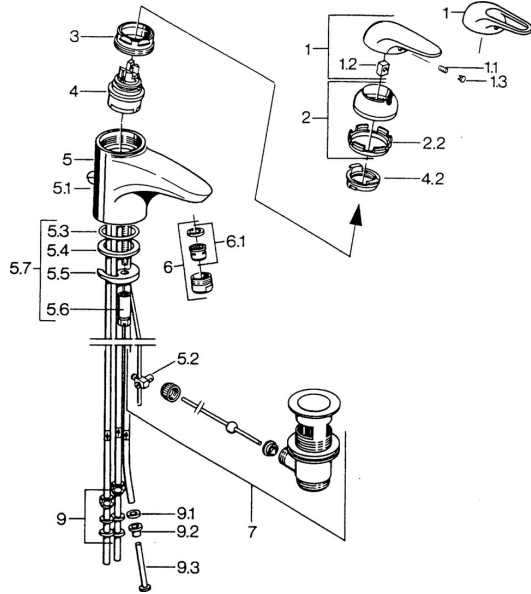

## Spare parts

### SP07131100

	Name	Code
2	Covering cap Chrome	59906563
2.2	Fixing sleeve	59906695
3	Eye screw, M50x1, SW45	59904775
4	Cartridge, 4.8 eco	59904601
4.2	Hot water limiter	59904759
5.1	Pop-up operating rod Chrome	59906423
5.2	Swivel joint	59904624
5.3	O-ring, 42x3.5	59904764
5.4	Gasket, 48x33.5x2	59902283
5.5	Fixing plate	59904765
5.6	Screw, M8x1, SW13	59904766
5.7	Fixing set	59910749
6	Aerator, M24x1 A, low pressure Chrome	59902692
6	Aerator, M24x1 White	59905527
6.1	Aerator, M22/24, ND	59901553
7	Pop-up waste Chrome	59904620
9	Fitting nut	59904969
9.1	Sealing kit, 14.9x8.5x1	59902352
9.2	Sealing kit, 10x8	59902272
9.3	Hose	59902151