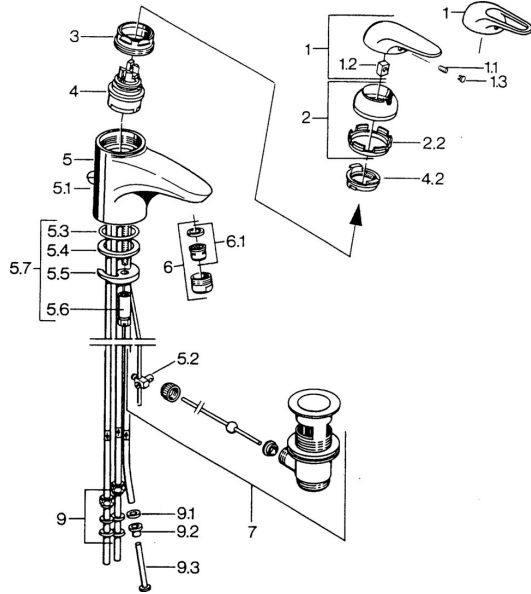

EAN: 4015474656680
static.hansa.com/0713110083

Spare parts

SP07131100

	Name	Code
2	Covering cap Chrome	59906563
2.2	Fixing sleeve	59906695
3	Eye screw, M50x1, SW45	59904775
4	Cartridge, 4.8 eco	59904601
4.2	Hot water limiter	59904759
5.1	Pop-up operating rod Chrome	59906423
5.2	Swivel joint	59904624
5.3	O-ring, 42x3.5	59904764
5.4	Gasket, 48x33.5x2	59902283
5.5	Fixing plate	59904765
5.6	Screw, M8x1, SW13	59904766
5.7	Fixing set	59910749
6	Aerator, M24x1 A, low pressure Chrome	59902692
6	Aerator, M24x1 White	59905527
6.1	Aerator, M22/24, ND	59901553
7	Pop-up waste Chrome	59904620
9	Fitting nut	59904969
9.1	Sealing kit, 14.9x8.5x1	59902352
9.2	Sealing kit, 10x8	59902272
9.3	Hose	59902151