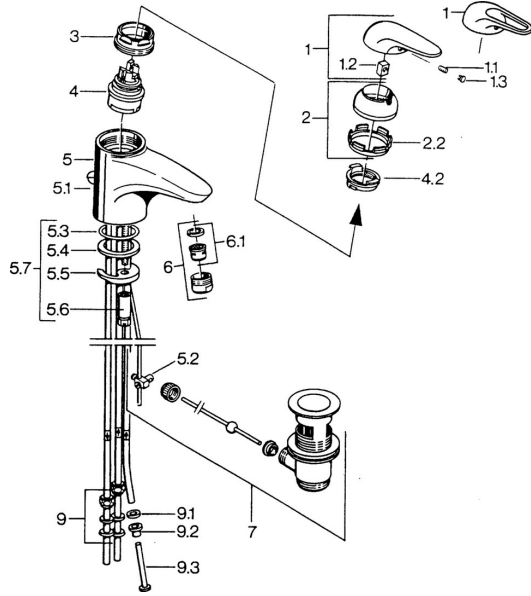

EAN: 4015474656703
static.hansa.com/0713110082

Spare parts

SP07131100

	Name	Code
2	Covering cap Chrome	59906563
2.2	Fixing sleeve	59906695
3	Eye screw, M50x1, SW45	59904775
4	Cartridge, 4.8 eco	59904601
4.2	Hot water limiter	59904759
5.1	Pop-up operating rod Chrome	59906423
5.2	Swivel joint	59904624
5.3	O-ring, 42x3.5	59904764
5.4	Gasket, 48x33.5x2	59902283
5.5	Fixing plate	59904765
5.6	Screw, M8x1, SW13	59904766
5.7	Fixing set	59910749
6	Aerator, M24x1 A, low pressure Chrome	59902692
6	Aerator, M24x1 White	59905527
6.1	Aerator, M22/24, ND	59901553
7	Pop-up waste Chrome	59904620
9	Fitting nut	59904969
9.1	Sealing kit, 14.9x8.5x1	59902352
9.2	Sealing kit, 10x8	59902272
9.3	Hose	59902151