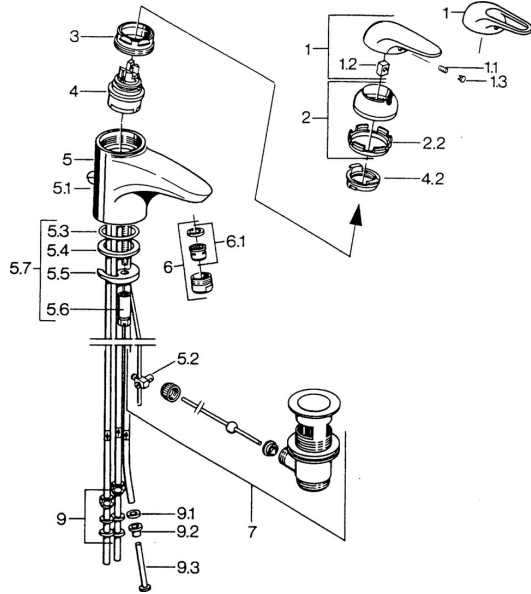

EAN: 4015474656673
static.hansa.com/07131100

Spare parts

SP07131100

| | Name | Code |
|-----|---------------------------------------|----------|
| 2 | Covering cap Chrome | 59906563 |
| 2.2 | Fixing sleeve | 59906695 |
| 3 | Eye screw, M50x1, SW45 | 59904775 |
| 4 | Cartridge, 4.8 eco | 59904601 |
| 4.2 | Hot water limiter | 59904759 |
| 5.1 | Pop-up operating rod Chrome | 59906423 |
| 5.2 | Swivel joint | 59904624 |
| 5.3 | O-ring, 42x3.5 | 59904764 |
| 5.4 | Gasket, 48x33.5x2 | 59902283 |
| 5.5 | Fixing plate | 59904765 |
| 5.6 | Screw, M8x1, SW13 | 59904766 |
| 5.7 | Fixing set | 59910749 |
| 6 | Aerator, M24x1 A, low pressure Chrome | 59902692 |
| 6 | Aerator, M24x1 White | 59905527 |
| 6.1 | Aerator, M22/24, ND | 59901553 |
| 7 | Pop-up waste Chrome | 59904620 |
| 9 | Fitting nut | 59904969 |
| 9.1 | Sealing kit, 14.9x8.5x1 | 59902352 |
| 9.2 | Sealing kit, 10x8 | 59902272 |
| 9.3 | Hose | 59902151 |