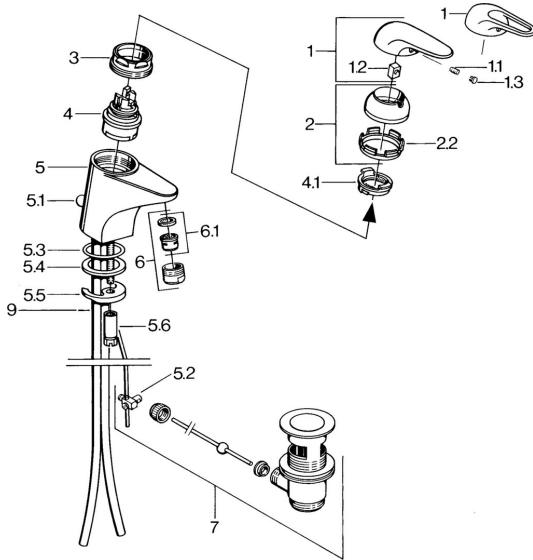

## Spare parts

### SP07012100

	Name	Code
2	Covering cap Chrome	59906563
2.2	Fixing sleeve	59906695
3	Eye screw, M50x1, SW45	59904775
4	Cartridge, 4.8 Eco-Top	59911431
4	Cartridge, 4.8 eco	59904601
4.1	Hot water limiter	59904759
5.1	Pop-up operating rod Chrome	59906423
5.2	Swivel joint	59904624
5.3	O-ring, 42x3.5	59904764
5.4	Gasket, 48x33.5x2	59902283
5.5	Fixing plate	59904765
5.6	Screw, M8x1, SW13	59904766
5.7	Fixing set	59910749
6	Aerator, M24x1 A White <span style="background-color: #cccccc;">Discontinued</span>	59905419
6	Aerator, M24x1 STD HC A Chrome	59902366
6.1	Aerator, M22/24 A	59902081
7	Pop-up waste Chrome	59904620
7.1	Cartridge, 4.8 Eco-Top	59911431
9	Pipe <span style="background-color: #cccccc;">Discontinued</span>	59911064