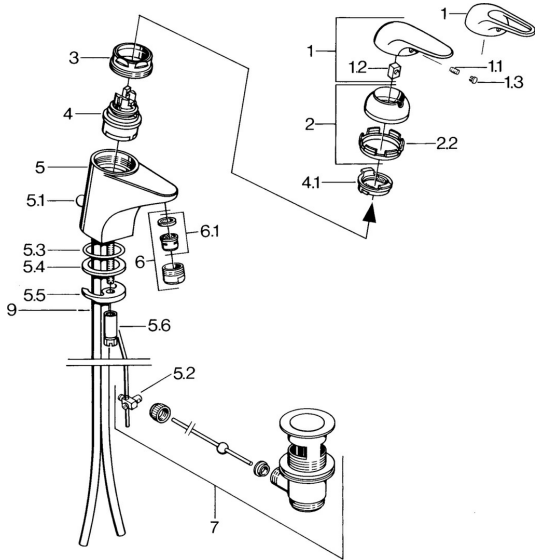

EAN: 4015474640566
static.hansa.com/0709210184

Spare parts

SP07012100

	Name	Code
2	Covering cap Chrome	59906563
2.2	Fixing sleeve	59906695
3	Eye screw, M50x1, SW45	59904775
4	Cartridge, 4.8 Eco-Top	59911431
4	Cartridge, 4.8 eco	59904601
4.1	Hot water limiter	59904759
5.1	Pop-up operating rod Chrome	59906423
5.2	Swivel joint	59904624
5.3	O-ring, 42x3.5	59904764
5.4	Gasket, 48x33.5x2	59902283
5.5	Fixing plate	59904765
5.6	Screw, M8x1, SW13	59904766
5.7	Fixing set	59910749
6	Aerator, M24x1 A White Discontinued	59905419
6	Aerator, M24x1 STD HC A Chrome	59902366
6.1	Aerator, M22/24 A	59902081
7	Pop-up waste Chrome	59904620
7.1	Cartridge, 4.8 Eco-Top	59911431
9	Pipe Discontinued	59911064