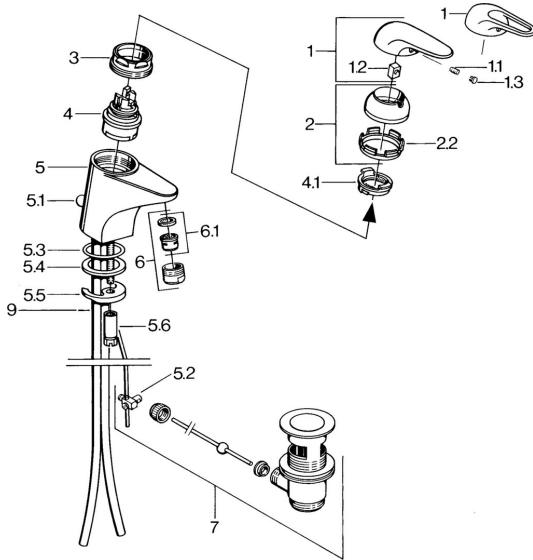

EAN: 4015474677029
static.hansa.com/0709210183

Spare parts

SP07012100

	Name	Code
2	Covering cap Chrome	59906563
2.2	Fixing sleeve	59906695
3	Eye screw, M50x1, SW45	59904775
4	Cartridge, 4.8 Eco-Top	59911431
4	Cartridge, 4.8 eco	59904601
4.1	Hot water limiter	59904759
5.1	Pop-up operating rod Chrome	59906423
5.2	Swivel joint	59904624
5.3	O-ring, 42x3.5	59904764
5.4	Gasket, 48x33.5x2	59902283
5.5	Fixing plate	59904765
5.6	Screw, M8x1, SW13	59904766
5.7	Fixing set	59910749
6	Aerator, M24x1 A White Discontinued	59905419
6	Aerator, M24x1 STD HC A Chrome	59902366
6.1	Aerator, M22/24 A	59902081
7	Pop-up waste Chrome	59904620
7.1	Cartridge, 4.8 Eco-Top	59911431
9	Pipe Discontinued	59911064