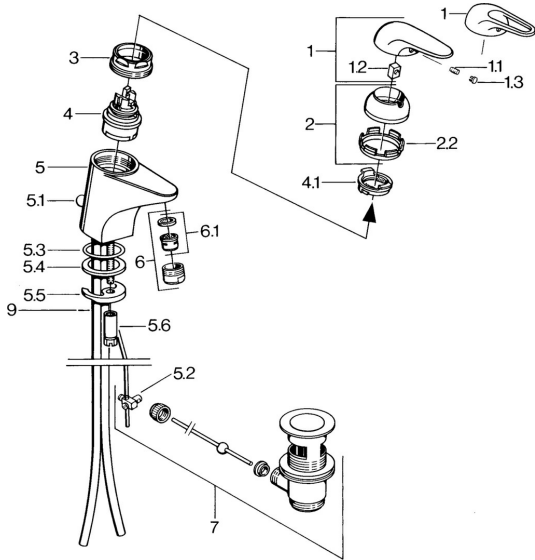

EAN: 4015474636224
static.hansa.com/0709210182

Pièces de rechange

SP07012100

| | Nom | Code |
|-----|---------------------------------------|----------|
| 2 | Chape Chrome | 59906563 |
| 2.2 | Manchon de fixation | 59906695 |
| 3 | Vis Loop, M50x1, SW45 | 59904775 |
| 4 | Cartouche, 4.8 Eco-Top | 59911431 |
| 4 | Cartouche, 4.8 eco | 59904601 |
| 4.1 | Hot water limiter | 59904759 |
| 5.1 | Tirette de vidage Chrome | 59906423 |
| 5.2 | Joint | 59904624 |
| 5.3 | Joint, 42x3.5 | 59904764 |
| 5.4 | Joint, 48x33.5x2 | 59902283 |
| 5.5 | Fixing plate | 59904765 |
| 5.6 | Vis, M8x1, SW13 | 59904766 |
| 5.7 | Ensemble de fixation | 59910749 |
| 6 | Aérateur, M24x1 A Blanc Arrêté | 59905419 |
| 6 | Aérateur, M24x1 STD HC A Chrome | 59902366 |
| 6.1 | Aérateur, M22/24 A | 59902081 |
| 7 | Vidage Chrome | 59904620 |
| 7.1 | Cartouche, 4.8 Eco-Top | 59911431 |
| 9 | Tuyau Arrêté | 59911064 |