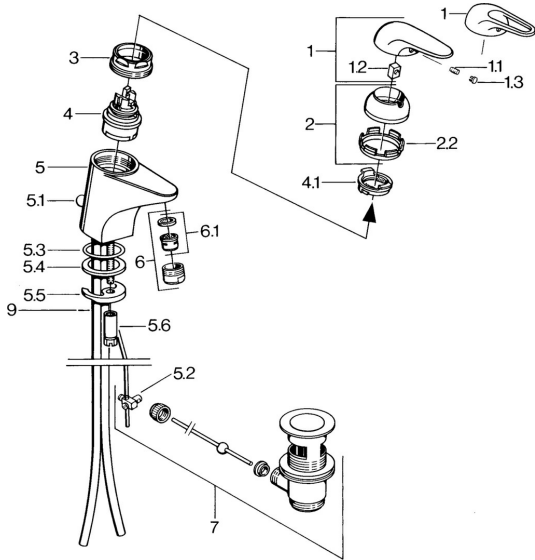

## Spare parts

### SP07012100

	Name	Code
2	Covering cap Chrome	59906563
2.2	Fixing sleeve	59906695
3	Eye screw, M50x1, SW45	59904775
4	Cartridge, 4.8 Eco-Top	59911431
4	Cartridge, 4.8 eco	59904601
4.1	Hot water limiter	59904759
5.1	Pop-up operating rod Chrome	59906423
5.2	Swivel joint	59904624
5.3	O-ring, 42x3.5	59904764
5.4	Gasket, 48x33.5x2	59902283
5.5	Fixing plate	59904765
5.6	Screw, M8x1, SW13	59904766
5.7	Fixing set	59910749
6	Aerator, M24x1 A White <span style="background-color: #cccccc;">Discontinued</span>	59905419
6	Aerator, M24x1 STD HC A Chrome	59902366
6.1	Aerator, M22/24 A	59902081
7	Pop-up waste Chrome	59904620
7.1	Cartridge, 4.8 Eco-Top	59911431
9	Pipe <span style="background-color: #cccccc;">Discontinued</span>	59911064