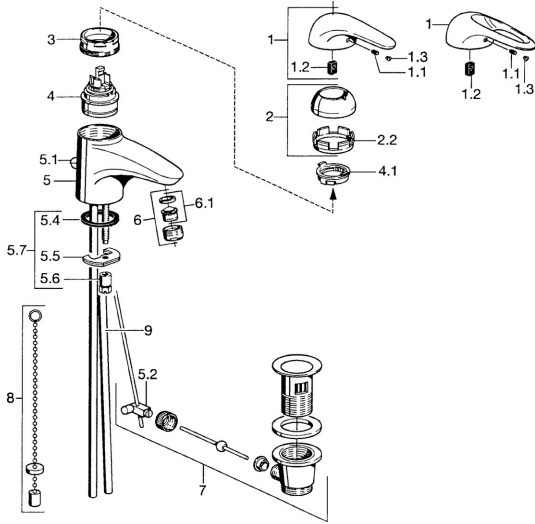

## Spare parts

### SP07092100

	Name	Code
2	Covering cap Chrome	59906563
2.2	Fixing sleeve	59906695
3	Eye screw, M50x1, SW45	59904775
4	Cartridge, 4.8 eco	59904601
4.1	Hot water limiter	59904759
5.1	Pop-up operating rod Chrome	59906423
5.2	Swivel joint	59904624
5.3	O-ring, 42x3.5	59904764
5.4	Gasket, 48x33.5x2	59902283
5.5	Fixing plate	59904765
5.6	Screw, M8x1, SW13	59904766
5.7	Fixing set	59910749
6	Aerator, M24x1 STD HC A Chrome	59902366
6	Aerator, M24x1 A White <span style="background-color: #cccccc;">Discontinued</span>	59905419
6.1	Aerator, M22/24 A	59902081
7	Pop-up waste Chrome	59904620
8	Washer with chain holder	59902219
9	Pipe <span style="background-color: #cccccc;">Discontinued</span>	59911064