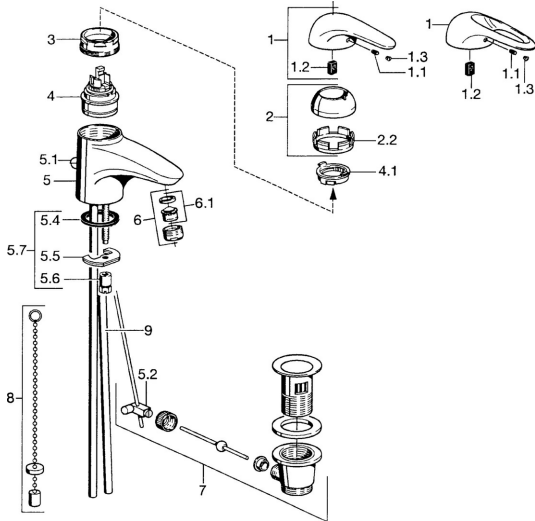

EAN: 4015474677074
static.hansa.com/0709210083

Spare parts

SP07092100

	Name	Code
2	Covering cap Chrome	59906563
2.2	Fixing sleeve	59906695
3	Eye screw, M50x1, SW45	59904775
4	Cartridge, 4.8 eco	59904601
4.1	Hot water limiter	59904759
5.1	Pop-up operating rod Chrome	59906423
5.2	Swivel joint	59904624
5.3	O-ring, 42x3.5	59904764
5.4	Gasket, 48x33.5x2	59902283
5.5	Fixing plate	59904765
5.6	Screw, M8x1, SW13	59904766
5.7	Fixing set	59910749
6	Aerator, M24x1 STD HC A Chrome	59902366
6	Aerator, M24x1 A White Discontinued	59905419
6.1	Aerator, M22/24 A	59902081
7	Pop-up waste Chrome	59904620
8	Washer with chain holder	59902219
9	Pipe Discontinued	59911064