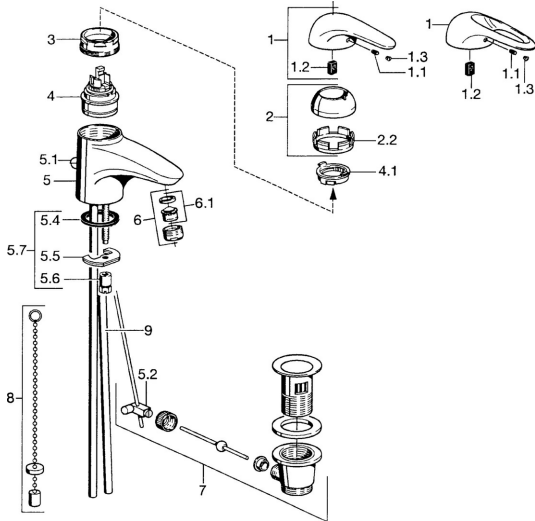

EAN: 4015474677050
static.hansa.com/0709210082

Spare parts

SP07092100

	Name	Code
2	Covering cap Chrome	59906563
2.2	Fixing sleeve	59906695
3	Eye screw, M50x1, SW45	59904775
4	Cartridge, 4.8 eco	59904601
4.1	Hot water limiter	59904759
5.1	Pop-up operating rod Chrome	59906423
5.2	Swivel joint	59904624
5.3	O-ring, 42x3.5	59904764
5.4	Gasket, 48x33.5x2	59902283
5.5	Fixing plate	59904765
5.6	Screw, M8x1, SW13	59904766
5.7	Fixing set	59910749
6	Aerator, M24x1 STD HC A Chrome	59902366
6	Aerator, M24x1 A White Discontinued	59905419
6.1	Aerator, M22/24 A	59902081
7	Pop-up waste Chrome	59904620
8	Washer with chain holder	59902219
9	Pipe Discontinued	59911064