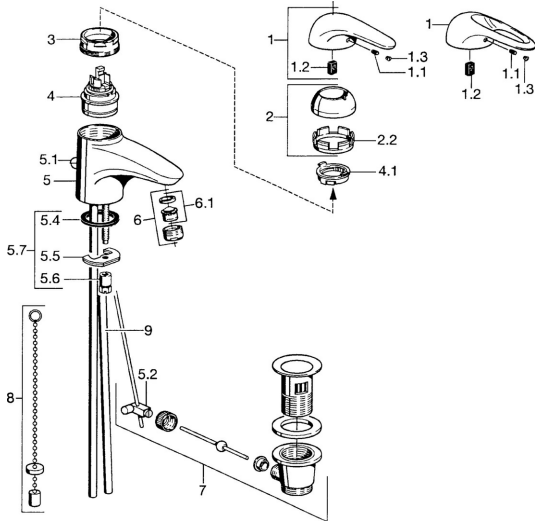

EAN: 4015474677043
static.hansa.com/07092100

Spare parts

SP07092100

	Name	Code
2	Covering cap Chrome	59906563
2.2	Fixing sleeve	59906695
3	Eye screw, M50x1, SW45	59904775
4	Cartridge, 4.8 eco	59904601
4.1	Hot water limiter	59904759
5.1	Pop-up operating rod Chrome	59906423
5.2	Swivel joint	59904624
5.3	O-ring, 42x3.5	59904764
5.4	Gasket, 48x33.5x2	59902283
5.5	Fixing plate	59904765
5.6	Screw, M8x1, SW13	59904766
5.7	Fixing set	59910749
6	Aerator, M24x1 STD HC A Chrome	59902366
6	Aerator, M24x1 A White Discontinued	59905419
6.1	Aerator, M22/24 A	59902081
7	Pop-up waste Chrome	59904620
8	Washer with chain holder	59902219
9	Pipe Discontinued	59911064