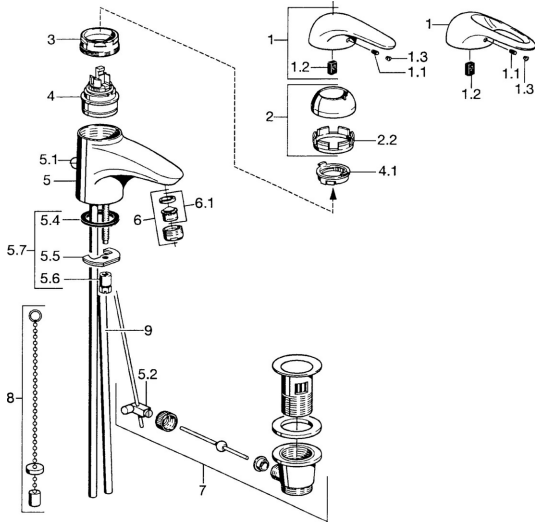

EAN: 4015474015784
static.hansa.com/0708210082

Spare parts

SP07092100

	Name	Code
2	Covering cap Chrome	59906563
2.2	Fixing sleeve	59906695
3	Eye screw, M50x1, SW45	59904775
4	Cartridge, 4.8 eco	59904601
4.1	Hot water limiter	59904759
5.1	Pop-up operating rod Chrome	59906423
5.2	Swivel joint	59904624
5.3	O-ring, 42x3.5	59904764
5.4	Gasket, 48x33.5x2	59902283
5.5	Fixing plate	59904765
5.6	Screw, M8x1, SW13	59904766
5.7	Fixing set	59910749
6	Aerator, M24x1 STD HC A Chrome	59902366
6	Aerator, M24x1 A White Discontinued	59905419
6.1	Aerator, M22/24 A	59902081
7	Pop-up waste Chrome	59904620
8	Washer with chain holder	59902219
9	Pipe Discontinued	59911064