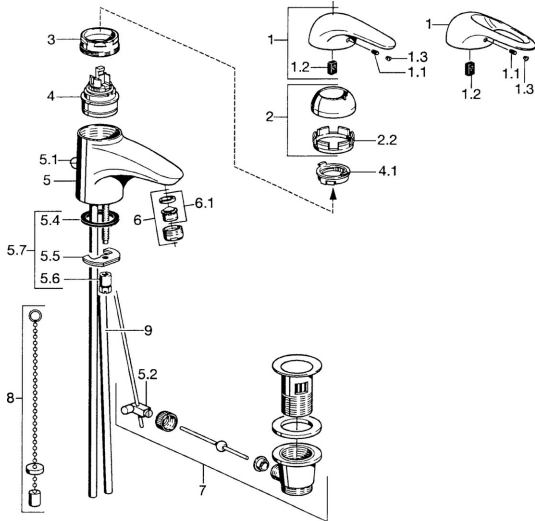

## Spare parts

### SP07092100

	Name	Code
2	Covering cap Chrome	59906563
2.2	Fixing sleeve	59906695
3	Eye screw, M50x1, SW45	59904775
4	Cartridge, 4.8 eco	59904601
4.1	Hot water limiter	59904759
5.1	Pop-up operating rod Chrome	59906423
5.2	Swivel joint	59904624
5.3	O-ring, 42x3.5	59904764
5.4	Gasket, 48x33.5x2	59902283
5.5	Fixing plate	59904765
5.6	Screw, M8x1, SW13	59904766
5.7	Fixing set	59910749
6	Aerator, M24x1 STD HC A Chrome	59902366
6	Aerator, M24x1 A White <b>Discontinued</b>	59905419
6.1	Aerator, M22/24 A	59902081
7	Pop-up waste Chrome	59904620
8	Washer with chain holder	59902219
9	Pipe <b>Discontinued</b>	59911064