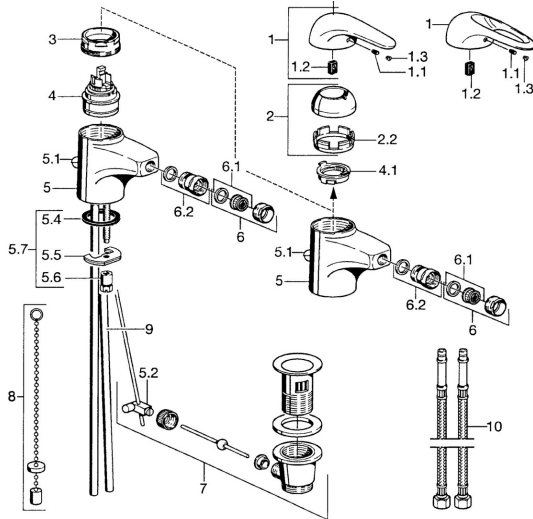

EAN: 4015474016668
static.hansa.com/0706320082

Spare parts

SP07063200

	Name	Code
2	Covering cap Chrome	59906563
2.2	Fixing sleeve	59906695
3	Eye screw, M50x1, SW45	59904775
4	Cartridge, 4.8 eco	59904601
4.1	Hot water limiter	59904759
5.2	Swivel joint	59904624
5.4	Gasket, 37x48x3.5	59911422
5.5	Fixing plate	59904765
5.6	Screw, M8x1, SW13	59904766
5.7	Fixing set	59910749
6	Aerator, M24x1 STD HC A Chrome	59902366
6	Aerator, M24x1 A White Discontinued	59905419
6.1	Aerator, M22/24 A	59902081
6.2	Ball joint for bidet faucet, M24x1	59904920
7	Pop-up waste Chrome	59904620
8	Washer with chain holder	59902219
10	Hose Discontinued	59912104