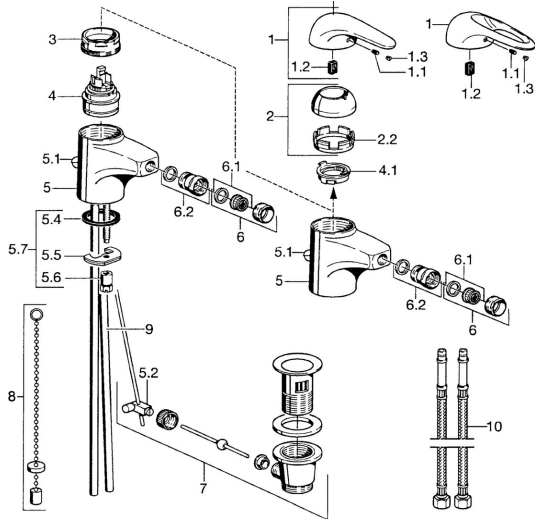

EAN: 4015474016644
static.hansa.com/07063200

Spare parts

SP07063200

	Name	Code
2	Covering cap Chrome	59906563
2.2	Fixing sleeve	59906695
3	Eye screw, M50x1, SW45	59904775
4	Cartridge, 4.8 eco	59904601
4.1	Hot water limiter	59904759
5.2	Swivel joint	59904624
5.4	Gasket, 37x48x3.5	59911422
5.5	Fixing plate	59904765
5.6	Screw, M8x1, SW13	59904766
5.7	Fixing set	59910749
6	Aerator, M24x1 STD HC A Chrome	59902366
6	Aerator, M24x1 A White Discontinued	59905419
6.1	Aerator, M22/24 A	59902081
6.2	Ball joint for bidet faucet, M24x1	59904920
7	Pop-up waste Chrome	59904620
8	Washer with chain holder	59902219
10	Hose Discontinued	59912104