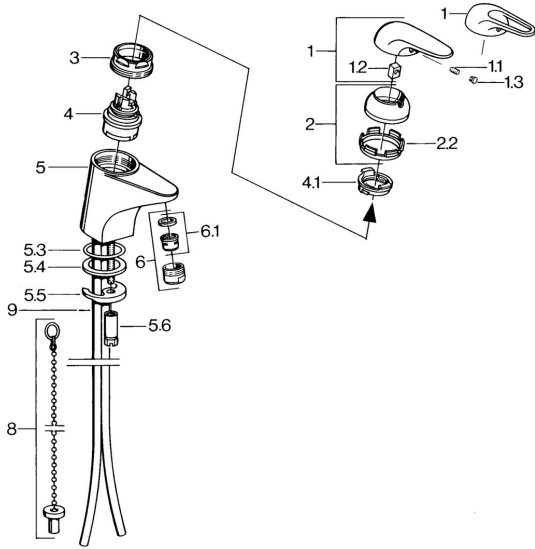

## Spare parts

### SP07272101

	Name	Code
1.1	Screw, M5x8, SW2.5	59904755
1.2	Bushing	59904778
1.3	Plug, hot/cold	59906705
2	Covering cap Chrome	59906563
2.2	Fixing sleeve	59906695
3	Eye screw, M50x1, SW45	59904775
4	Cartridge, 4.8 eco	59904601
4.1	Hot water limiter	59904759
5.1	Pop-up operating rod Chrome	59906423
5.2	Swivel joint	59904624
5.3	O-ring, 42x3.5	59904764
5.4	Gasket, 48x33.5x2	59902283
5.5	Fixing plate	59904765
5.6	Screw, M8x1, SW13	59904766
5.7	Fixing set	59910749
6	Aerator, M24x1 STD HC A Chrome	59902366
6	Aerator, M24x1 A White <b>Discontinued</b>	59905419
6.1	Aerator, M22/24 A	59902081
6.2	Ball joint for bidet faucet	59910952
7	Pop-up waste Chrome	59904620
8	Washer with chain holder	59902219
9	Pipe <b>Discontinued</b>	59911064