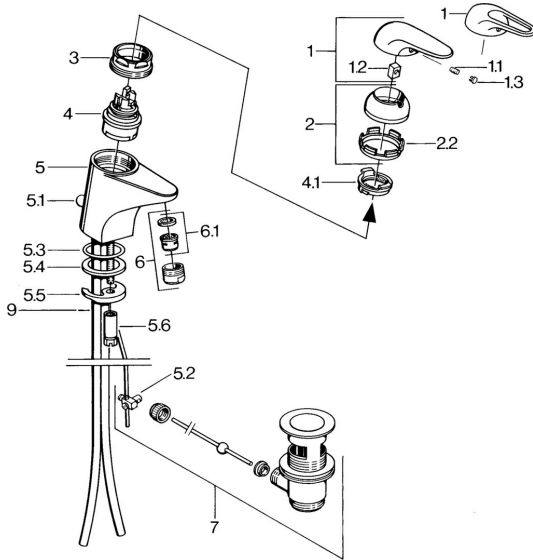

### SP07012100

|     | Name                                                                                              | Code     |
|-----|---------------------------------------------------------------------------------------------------|----------|
| 2   | Covering cap Chrome                                                                               | 59906563 |
| 2.2 | Fixing sleeve                                                                                     | 59906695 |
| 3   | Eye screw, M50x1, SW45                                                                            | 59904775 |
| 4   | Cartridge, 4.8 Eco-Top                                                                            | 59911431 |
| 4   | Cartridge, 4.8 eco                                                                                | 59904601 |
| 4.1 | Hot water limiter                                                                                 | 59904759 |
| 5.1 | Pop-up operating rod Chrome                                                                       | 59906423 |
| 5.2 | Swivel joint                                                                                      | 59904624 |
| 5.3 | O-ring, 42x3.5                                                                                    | 59904764 |
| 5.4 | Gasket, 48x33.5x2                                                                                 | 59902283 |
| 5.5 | Fixing plate                                                                                      | 59904765 |
| 5.6 | Screw, M8x1, SW13                                                                                 | 59904766 |
| 5.7 | Fixing set                                                                                        | 59910749 |
| 6   | Aerator, M24x1 A White <span style="background-color: #cccccc; padding: 2px;">Discontinued</span> | 59905419 |
| 6   | Aerator, M24x1 STD HC A Chrome                                                                    | 59902366 |
| 6.1 | Aerator, M22/24 A                                                                                 | 59902081 |
| 7   | Pop-up waste Chrome                                                                               | 59904620 |
| 7.1 | Cartridge, 4.8 Eco-Top                                                                            | 59911431 |
| 9   | Pipe <span style="background-color: #cccccc; padding: 2px;">Discontinued</span>                   | 59911064 |