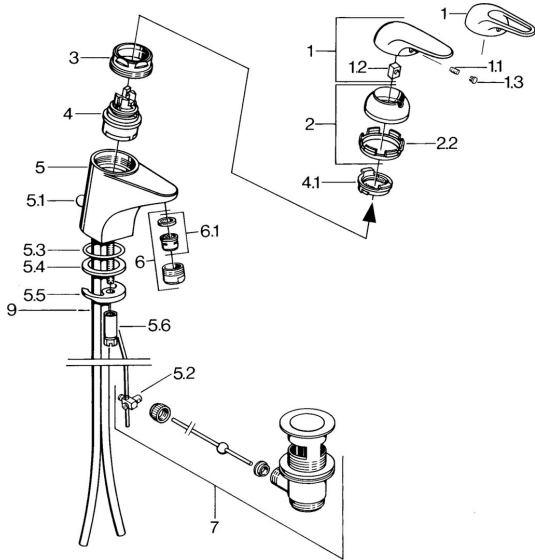

EAN: 4015474637597
static.hansa.com/07042101

Spare parts

SP07012100

	Name	Code
2	Covering cap Chrome	59906563
2.2	Fixing sleeve	59906695
3	Eye screw, M50x1, SW45	59904775
4	Cartridge, 4.8 Eco-Top	59911431
4	Cartridge, 4.8 eco	59904601
4.1	Hot water limiter	59904759
5.1	Pop-up operating rod Chrome	59906423
5.2	Swivel joint	59904624
5.3	O-ring, 42x3.5	59904764
5.4	Gasket, 48x33.5x2	59902283
5.5	Fixing plate	59904765
5.6	Screw, M8x1, SW13	59904766
5.7	Fixing set	59910749
6	Aerator, M24x1 A White Discontinued	59905419
6	Aerator, M24x1 STD HC A Chrome	59902366
6.1	Aerator, M22/24 A	59902081
7	Pop-up waste Chrome	59904620
7.1	Cartridge, 4.8 Eco-Top	59911431
9	Pipe Discontinued	59911064