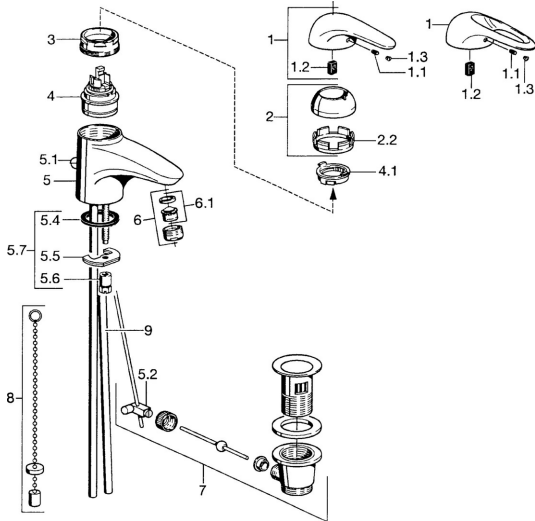

EAN: 4015474525801
static.hansa.com/07042100

Spare parts

SP07092100

	Name	Code
2	Covering cap Chrome	59906563
2.2	Fixing sleeve	59906695
3	Eye screw, M50x1, SW45	59904775
4	Cartridge, 4.8 eco	59904601
4.1	Hot water limiter	59904759
5.1	Pop-up operating rod Chrome	59906423
5.2	Swivel joint	59904624
5.3	O-ring, 42x3.5	59904764
5.4	Gasket, 48x33.5x2	59902283
5.5	Fixing plate	59904765
5.6	Screw, M8x1, SW13	59904766
5.7	Fixing set	59910749
6	Aerator, M24x1 STD HC A Chrome	59902366
6	Aerator, M24x1 A White Discontinued	59905419
6.1	Aerator, M22/24 A	59902081
7	Pop-up waste Chrome	59904620
8	Washer with chain holder	59902219
9	Pipe Discontinued	59911064