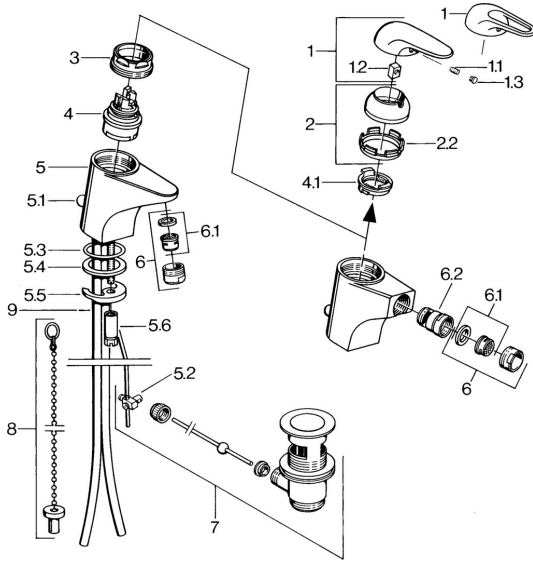

EAN: 4015474656369
static.hansa.com/0702310184

Spare parts

SP07023100

	Name	Code
2	Covering cap Chrome	59906563
2.2	Fixing sleeve	59906695
3	Eye screw, M50x1, SW45	59904775
4	Cartridge, 4.8 eco	59904601
4.1	Hot water limiter	59904759
5.1	Pop-up operating rod Chrome	59906423
5.2	Swivel joint	59904624
5.3	O-ring, 42x3.5	59904764
5.4	Gasket, 48x33.5x2	59902283
5.5	Fixing plate	59904765
5.6	Screw, M8x1, SW13	59904766
5.7	Fixing set	59910749
6	Aerator, M24x1 STD HC A Chrome	59902366
6	Aerator, M24x1 A White Discontinued	59905419
6.1	Aerator, M22/24 A	59902081
6.2	Ball joint for bidet faucet	59910952
7	Pop-up waste Chrome	59904620
9	Pipe Discontinued	59911064