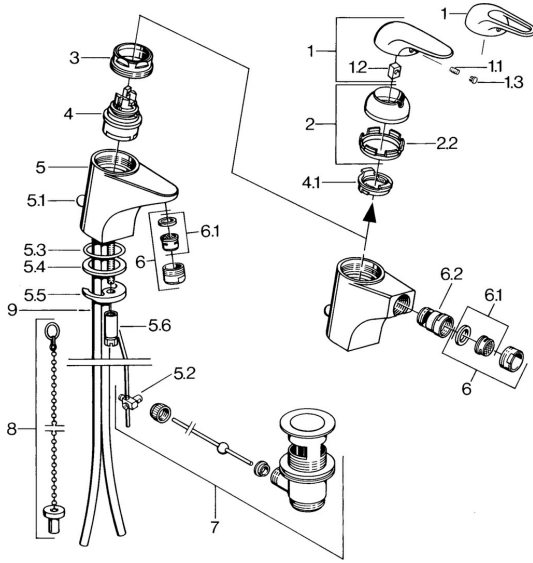

EAN: 4015474656031
static.hansa.com/0702310183

Spare parts

SP07023100

	Name	Code
2	Covering cap Chrome	59906563
2.2	Fixing sleeve	59906695
3	Eye screw, M50x1, SW45	59904775
4	Cartridge, 4.8 eco	59904601
4.1	Hot water limiter	59904759
5.1	Pop-up operating rod Chrome	59906423
5.2	Swivel joint	59904624
5.3	O-ring, 42x3.5	59904764
5.4	Gasket, 48x33.5x2	59902283
5.5	Fixing plate	59904765
5.6	Screw, M8x1, SW13	59904766
5.7	Fixing set	59910749
6	Aerator, M24x1 STD HC A Chrome	59902366
6	Aerator, M24x1 A White Discontinued	59905419
6.1	Aerator, M22/24 A	59902081
6.2	Ball joint for bidet faucet	59910952
7	Pop-up waste Chrome	59904620
9	Pipe Discontinued	59911064