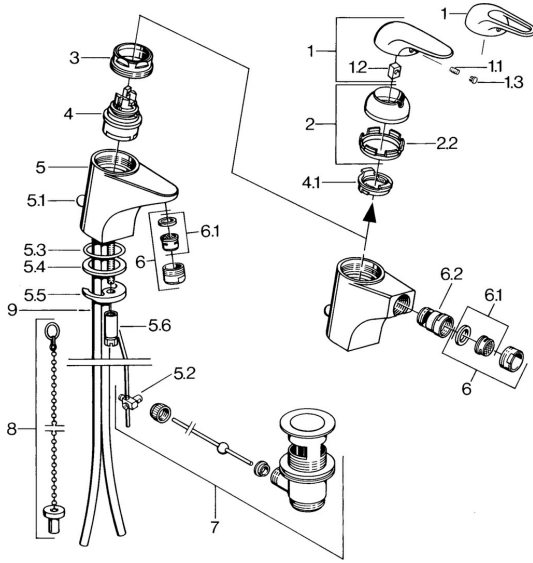

EAN: 4015474656048
static.hansa.com/0702310182

Spare parts

SP07023100

	Name	Code
2	Covering cap Chrome	59906563
2.2	Fixing sleeve	59906695
3	Eye screw, M50x1, SW45	59904775
4	Cartridge, 4.8 eco	59904601
4.1	Hot water limiter	59904759
5.1	Pop-up operating rod Chrome	59906423
5.2	Swivel joint	59904624
5.3	O-ring, 42x3.5	59904764
5.4	Gasket, 48x33.5x2	59902283
5.5	Fixing plate	59904765
5.6	Screw, M8x1, SW13	59904766
5.7	Fixing set	59910749
6	Aerator, M24x1 STD HC A Chrome	59902366
6	Aerator, M24x1 A White Discontinued	59905419
6.1	Aerator, M22/24 A	59902081
6.2	Ball joint for bidet faucet	59910952
7	Pop-up waste Chrome	59904620
9	Pipe Discontinued	59911064