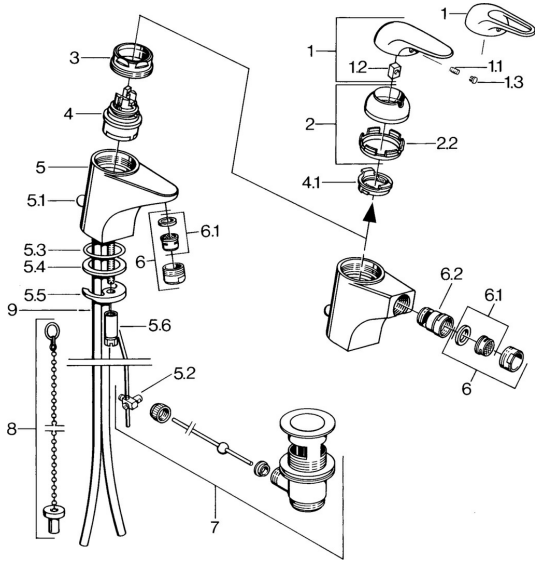

EAN: 4015474656017
static.hansa.com/07023101

Spare parts

SP07023100

	Name	Code
2	Covering cap Chrome	59906563
2.2	Fixing sleeve	59906695
3	Eye screw, M50x1, SW45	59904775
4	Cartridge, 4.8 eco	59904601
4.1	Hot water limiter	59904759
5.1	Pop-up operating rod Chrome	59906423
5.2	Swivel joint	59904624
5.3	O-ring, 42x3.5	59904764
5.4	Gasket, 48x33.5x2	59902283
5.5	Fixing plate	59904765
5.6	Screw, M8x1, SW13	59904766
5.7	Fixing set	59910749
6	Aerator, M24x1 STD HC A Chrome	59902366
6	Aerator, M24x1 A White Discontinued	59905419
6.1	Aerator, M22/24 A	59902081
6.2	Ball joint for bidet faucet	59910952
7	Pop-up waste Chrome	59904620
9	Pipe Discontinued	59911064