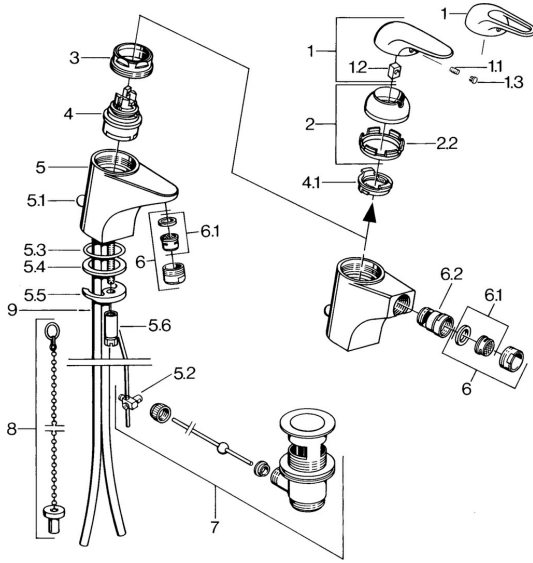

EAN: 4015474656659
static.hansa.com/0702310084

Spare parts

SP07023100

	Name	Code
2	Covering cap Chrome	59906563
2.2	Fixing sleeve	59906695
3	Eye screw, M50x1, SW45	59904775
4	Cartridge, 4.8 eco	59904601
4.1	Hot water limiter	59904759
5.1	Pop-up operating rod Chrome	59906423
5.2	Swivel joint	59904624
5.3	O-ring, 42x3.5	59904764
5.4	Gasket, 48x33.5x2	59902283
5.5	Fixing plate	59904765
5.6	Screw, M8x1, SW13	59904766
5.7	Fixing set	59910749
6	Aerator, M24x1 STD HC A Chrome	59902366
6	Aerator, M24x1 A White Discontinued	59905419
6.1	Aerator, M22/24 A	59902081
6.2	Ball joint for bidet faucet	59910952
7	Pop-up waste Chrome	59904620
9	Pipe Discontinued	59911064