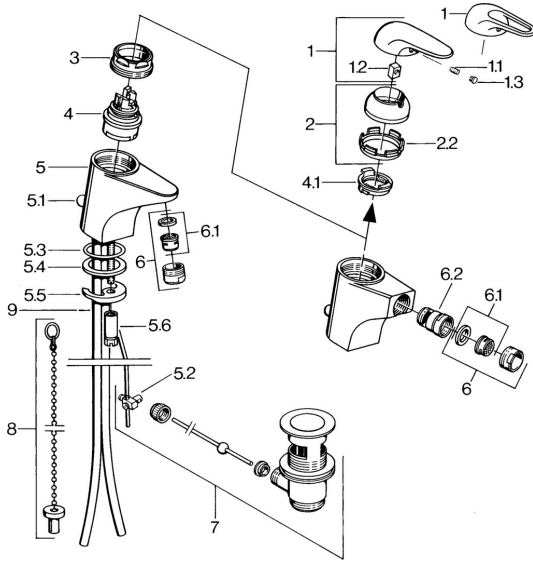

EAN: 4015474656635
static.hansa.com/0702310083

Spare parts

SP07023100

	Name	Code
2	Covering cap Chrome	59906563
2.2	Fixing sleeve	59906695
3	Eye screw, M50x1, SW45	59904775
4	Cartridge, 4.8 eco	59904601
4.1	Hot water limiter	59904759
5.1	Pop-up operating rod Chrome	59906423
5.2	Swivel joint	59904624
5.3	O-ring, 42x3.5	59904764
5.4	Gasket, 48x33.5x2	59902283
5.5	Fixing plate	59904765
5.6	Screw, M8x1, SW13	59904766
5.7	Fixing set	59910749
6	Aerator, M24x1 STD HC A Chrome	59902366
6	Aerator, M24x1 A White Discontinued	59905419
6.1	Aerator, M22/24 A	59902081
6.2	Ball joint for bidet faucet	59910952
7	Pop-up waste Chrome	59904620
9	Pipe Discontinued	59911064