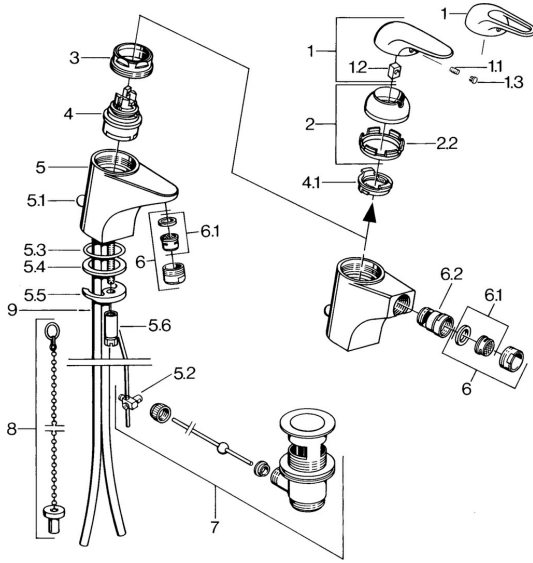

EAN: 4015474656666
static.hansa.com/0702310082

Spare parts

SP07023100

	Name	Code
2	Covering cap Chrome	59906563
2.2	Fixing sleeve	59906695
3	Eye screw, M50x1, SW45	59904775
4	Cartridge, 4.8 eco	59904601
4.1	Hot water limiter	59904759
5.1	Pop-up operating rod Chrome	59906423
5.2	Swivel joint	59904624
5.3	O-ring, 42x3.5	59904764
5.4	Gasket, 48x33.5x2	59902283
5.5	Fixing plate	59904765
5.6	Screw, M8x1, SW13	59904766
5.7	Fixing set	59910749
6	Aerator, M24x1 STD HC A Chrome	59902366
6	Aerator, M24x1 A White Discontinued	59905419
6.1	Aerator, M22/24 A	59902081
6.2	Ball joint for bidet faucet	59910952
7	Pop-up waste Chrome	59904620
9	Pipe Discontinued	59911064