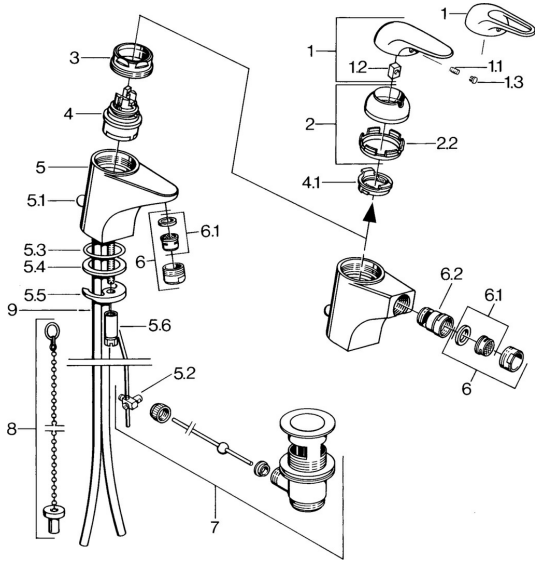

## Spare parts

### SP07023100

	Name	Code
2	Covering cap Chrome	59906563
2.2	Fixing sleeve	59906695
3	Eye screw, M50x1, SW45	59904775
4	Cartridge, 4.8 eco	59904601
4.1	Hot water limiter	59904759
5.1	Pop-up operating rod Chrome	59906423
5.2	Swivel joint	59904624
5.3	O-ring, 42x3.5	59904764
5.4	Gasket, 48x33.5x2	59902283
5.5	Fixing plate	59904765
5.6	Screw, M8x1, SW13	59904766
5.7	Fixing set	59910749
6	Aerator, M24x1 STD HC A Chrome	59902366
6	Aerator, M24x1 A White <b>Discontinued</b>	59905419
6.1	Aerator, M22/24 A	59902081
6.2	Ball joint for bidet faucet	59910952
7	Pop-up waste Chrome	59904620
9	Pipe <b>Discontinued</b>	59911064