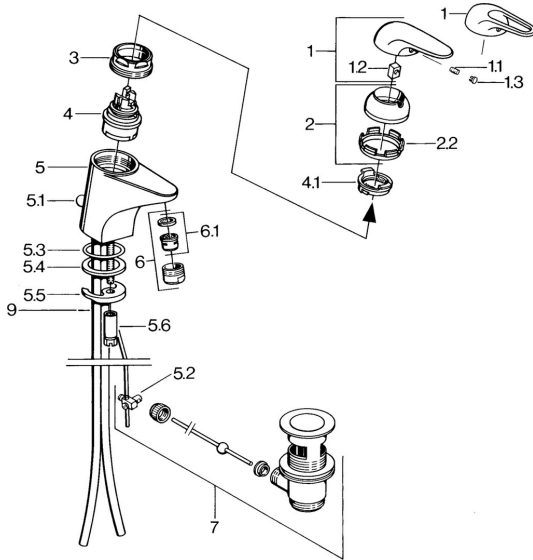

EAN: 4015474656352
static.hansa.com/0701210184

Spare parts

SP07012100

	Name	Code
2	Covering cap Chrome	59906563
2.2	Fixing sleeve	59906695
3	Eye screw, M50x1, SW45	59904775
4	Cartridge, 4.8 Eco-Top	59911431
4	Cartridge, 4.8 eco	59904601
4.1	Hot water limiter	59904759
5.1	Pop-up operating rod Chrome	59906423
5.2	Swivel joint	59904624
5.3	O-ring, 42x3.5	59904764
5.4	Gasket, 48x33.5x2	59902283
5.5	Fixing plate	59904765
5.6	Screw, M8x1, SW13	59904766
5.7	Fixing set	59910749
6	Aerator, M24x1 A White Discontinued	59905419
6	Aerator, M24x1 STD HC A Chrome	59902366
6.1	Aerator, M22/24 A	59902081
7	Pop-up waste Chrome	59904620
7.1	Cartridge, 4.8 Eco-Top	59911431
9	Pipe Discontinued	59911064