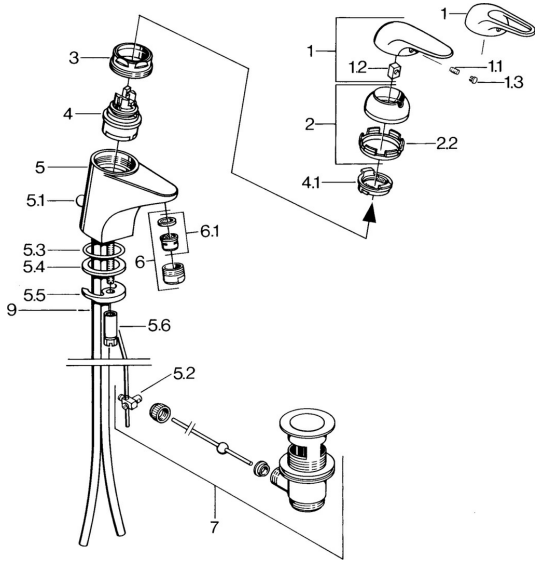

EAN: 4015474656000
static.hansa.com/0701210183

Spare parts

SP07012100

	Name	Code
2	Covering cap Chrome	59906563
2.2	Fixing sleeve	59906695
3	Eye screw, M50x1, SW45	59904775
4	Cartridge, 4.8 Eco-Top	59911431
4	Cartridge, 4.8 eco	59904601
4.1	Hot water limiter	59904759
5.1	Pop-up operating rod Chrome	59906423
5.2	Swivel joint	59904624
5.3	O-ring, 42x3.5	59904764
5.4	Gasket, 48x33.5x2	59902283
5.5	Fixing plate	59904765
5.6	Screw, M8x1, SW13	59904766
5.7	Fixing set	59910749
6	Aerator, M24x1 A White Discontinued	59905419
6	Aerator, M24x1 STD HC A Chrome	59902366
6.1	Aerator, M22/24 A	59902081
7	Pop-up waste Chrome	59904620
7.1	Cartridge, 4.8 Eco-Top	59911431
9	Pipe Discontinued	59911064