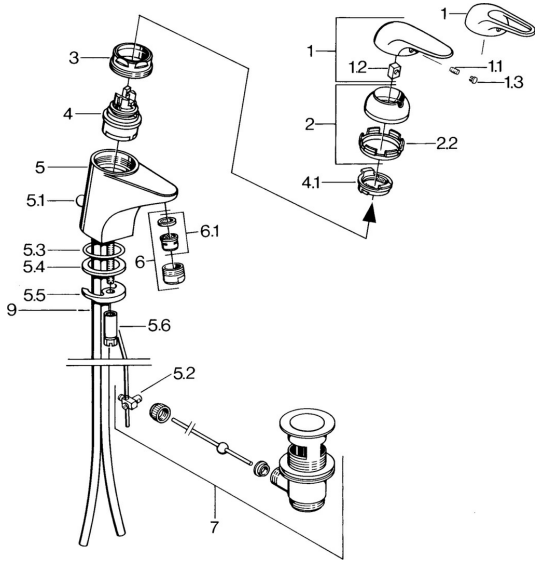

EAN: 4015474655997
static.hansa.com/0701210182

Spare parts

SP07012100

	Name	Code
2	Covering cap Chrome	59906563
2.2	Fixing sleeve	59906695
3	Eye screw, M50x1, SW45	59904775
4	Cartridge, 4.8 Eco-Top	59911431
4	Cartridge, 4.8 eco	59904601
4.1	Hot water limiter	59904759
5.1	Pop-up operating rod Chrome	59906423
5.2	Swivel joint	59904624
5.3	O-ring, 42x3.5	59904764
5.4	Gasket, 48x33.5x2	59902283
5.5	Fixing plate	59904765
5.6	Screw, M8x1, SW13	59904766
5.7	Fixing set	59910749
6	Aerator, M24x1 A White Discontinued	59905419
6	Aerator, M24x1 STD HC A Chrome	59902366
6.1	Aerator, M22/24 A	59902081
7	Pop-up waste Chrome	59904620
7.1	Cartridge, 4.8 Eco-Top	59911431
9	Pipe Discontinued	59911064