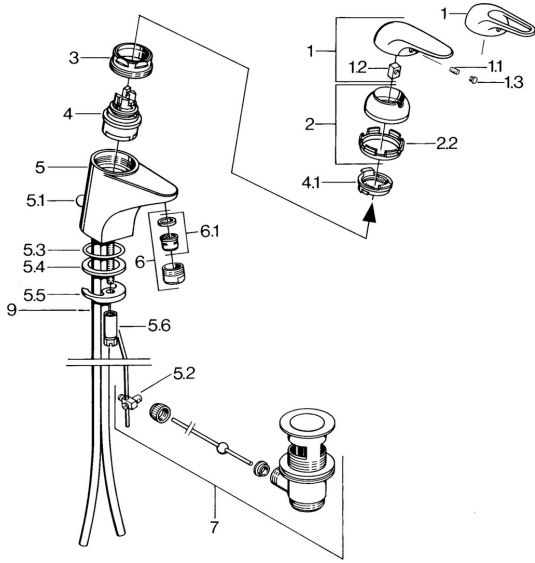

EAN: 4015474655980
static.hansa.com/07012101

Spare parts

SP07012100

	Name	Code
2	Covering cap Chrome	59906563
2.2	Fixing sleeve	59906695
3	Eye screw, M50x1, SW45	59904775
4	Cartridge, 4.8 Eco-Top	59911431
4	Cartridge, 4.8 eco	59904601
4.1	Hot water limiter	59904759
5.1	Pop-up operating rod Chrome	59906423
5.2	Swivel joint	59904624
5.3	O-ring, 42x3.5	59904764
5.4	Gasket, 48x33.5x2	59902283
5.5	Fixing plate	59904765
5.6	Screw, M8x1, SW13	59904766
5.7	Fixing set	59910749
6	Aerator, M24x1 A White Discontinued	59905419
6	Aerator, M24x1 STD HC A Chrome	59902366
6.1	Aerator, M22/24 A	59902081
7	Pop-up waste Chrome	59904620
7.1	Cartridge, 4.8 Eco-Top	59911431
9	Pipe Discontinued	59911064