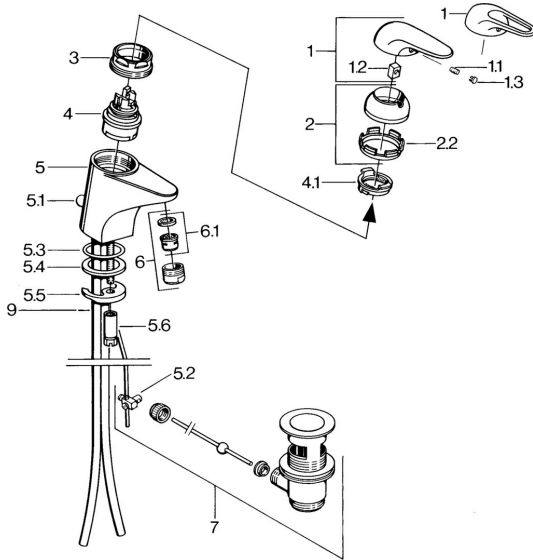

EAN: 4015474656611
static.hansa.com/0701210084

Spare parts

SP07012100

	Name	Code
2	Covering cap Chrome	59906563
2.2	Fixing sleeve	59906695
3	Eye screw, M50x1, SW45	59904775
4	Cartridge, 4.8 Eco-Top	59911431
4	Cartridge, 4.8 eco	59904601
4.1	Hot water limiter	59904759
5.1	Pop-up operating rod Chrome	59906423
5.2	Swivel joint	59904624
5.3	O-ring, 42x3.5	59904764
5.4	Gasket, 48x33.5x2	59902283
5.5	Fixing plate	59904765
5.6	Screw, M8x1, SW13	59904766
5.7	Fixing set	59910749
6	Aerator, M24x1 A White Discontinued	59905419
6	Aerator, M24x1 STD HC A Chrome	59902366
6.1	Aerator, M22/24 A	59902081
7	Pop-up waste Chrome	59904620
7.1	Cartridge, 4.8 Eco-Top	59911431
9	Pipe Discontinued	59911064