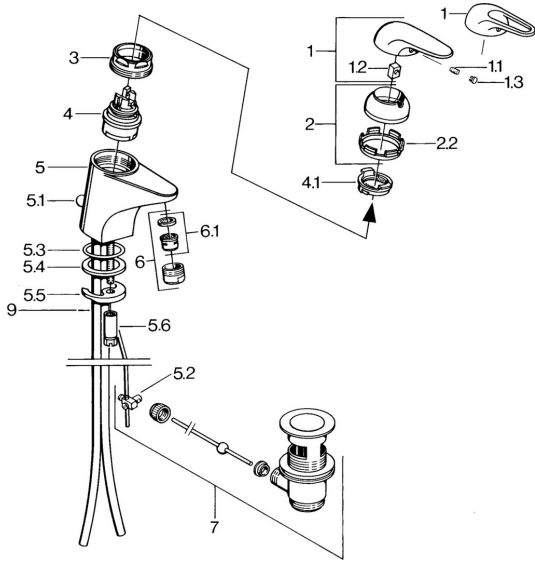

## Spare parts

### SP07012100

	Name	Code
2	Covering cap Chrome	59906563
2.2	Fixing sleeve	59906695
3	Eye screw, M50x1, SW45	59904775
4	Cartridge, 4.8 Eco-Top	59911431
4	Cartridge, 4.8 eco	59904601
4.1	Hot water limiter	59904759
5.1	Pop-up operating rod Chrome	59906423
5.2	Swivel joint	59904624
5.3	O-ring, 42x3.5	59904764
5.4	Gasket, 48x33.5x2	59902283
5.5	Fixing plate	59904765
5.6	Screw, M8x1, SW13	59904766
5.7	Fixing set	59910749
6	Aerator, M24x1 A White <span style="background-color: #cccccc;">Discontinued</span>	59905419
6	Aerator, M24x1 STD HC A Chrome	59902366
6.1	Aerator, M22/24 A	59902081
7	Pop-up waste Chrome	59904620
7.1	Cartridge, 4.8 Eco-Top	59911431
9	Pipe <span style="background-color: #cccccc;">Discontinued</span>	59911064