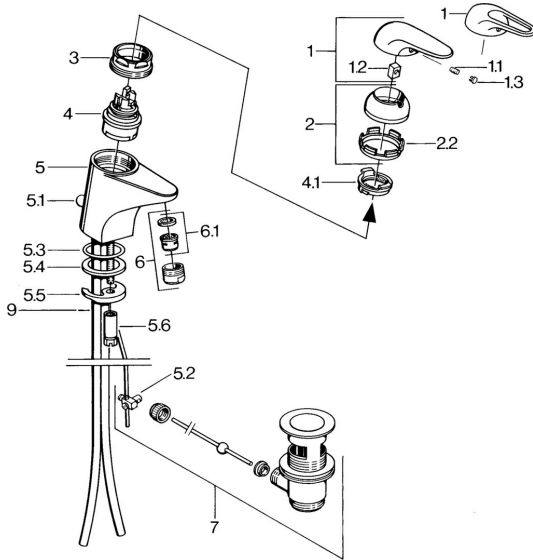

EAN: 4015474656604
static.hansa.com/0701210082

Spare parts

SP07012100

	Name	Code
2	Covering cap Chrome	59906563
2.2	Fixing sleeve	59906695
3	Eye screw, M50x1, SW45	59904775
4	Cartridge, 4.8 Eco-Top	59911431
4	Cartridge, 4.8 eco	59904601
4.1	Hot water limiter	59904759
5.1	Pop-up operating rod Chrome	59906423
5.2	Swivel joint	59904624
5.3	O-ring, 42x3.5	59904764
5.4	Gasket, 48x33.5x2	59902283
5.5	Fixing plate	59904765
5.6	Screw, M8x1, SW13	59904766
5.7	Fixing set	59910749
6	Aerator, M24x1 A White Discontinued	59905419
6	Aerator, M24x1 STD HC A Chrome	59902366
6.1	Aerator, M22/24 A	59902081
7	Pop-up waste Chrome	59904620
7.1	Cartridge, 4.8 Eco-Top	59911431
9	Pipe Discontinued	59911064