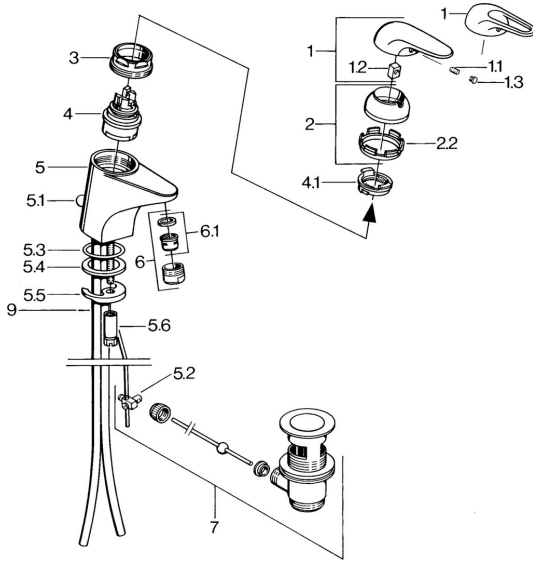

## Spare parts

### SP07012100

	Name	Code
2	Covering cap Chrome	59906563
2.2	Fixing sleeve	59906695
3	Eye screw, M50x1, SW45	59904775
4	Cartridge, 4.8 Eco-Top	59911431
4	Cartridge, 4.8 eco	59904601
4.1	Hot water limiter	59904759
5.1	Pop-up operating rod Chrome	59906423
5.2	Swivel joint	59904624
5.3	O-ring, 42x3.5	59904764
5.4	Gasket, 48x33.5x2	59902283
5.5	Fixing plate	59904765
5.6	Screw, M8x1, SW13	59904766
5.7	Fixing set	59910749
6	Aerator, M24x1 A White <span style="background-color: #cccccc;">Discontinued</span>	59905419
6	Aerator, M24x1 STD HC A Chrome	59902366
6.1	Aerator, M22/24 A	59902081
7	Pop-up waste Chrome	59904620
7.1	Cartridge, 4.8 Eco-Top	59911431
9	Pipe <span style="background-color: #cccccc;">Discontinued</span>	59911064