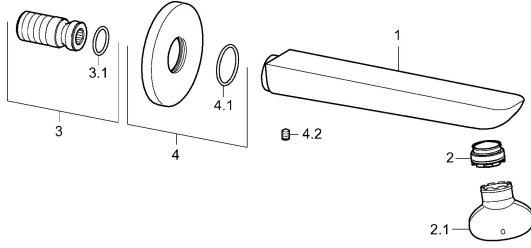

EAN: 4015474250031
static.hansa.com/06822102

Spare parts

SP06822102

	Name	Code
2	Aerator, M24x1 C	59913131
2.1	Key for aerator, M24x1	59913134
3	Thread nipple	59913658
4	Cover flange, d 75 mm Chrome	59913246
4.1	O-ring, d 26x2	59913423
4.2	Screw, M5x6, SW2.5	59912617
N.I.	Cover plate, 75x75 mm Chrome	59913326