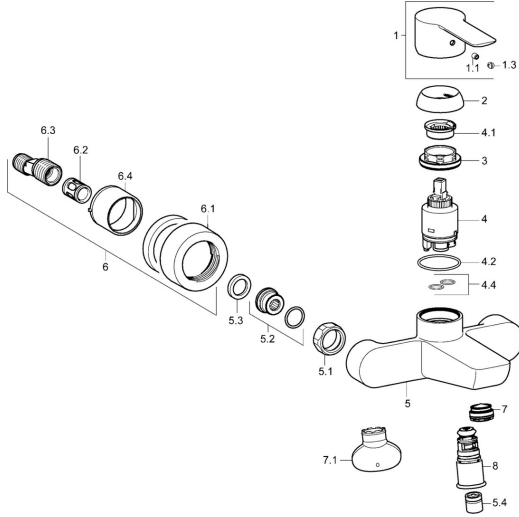

## Spare parts

### SP06742103

	Name	Code
1	Lever Chrome	59913650
1.1	Screw, M5x8, SW2.5	59904755
1.3	Symbol plug Grey	59912112
2	Covering cap, 33x3 mm Chrome	59912504
3	Tightening nut, M40x1	1003409V
4	Cartridge, 3.5 Eco	59912324
4	Cartridge, 3.5 Classic	59913075
4.1	Temperature adjustment limiter	59912325
4.2	O-ring, d 28.24x2.62 <span style="background-color: #cccccc; border: 1px solid black; padding: 2px;">Discontinued</span>	59912590
4.4	O-ring, d 10.10x1.60 <span style="background-color: #cccccc; border: 1px solid black; padding: 2px;">Discontinued</span>	59905072
5.1	Connection nut, G3/4, AF30	59902230
5.2	Connector	59913400
5.3	Retaining ring, 23.9x15.2x2	59902689
5.4	Non-return valve	59905714
6.1	Cover flange	59913105
6.2	Silencer	59904792
6.3	Eccentric connector, G3/4xG1/2, DN15	59910254
6.4	Cover sleeve	59913106
7	Aerator, M24x1 C	59913131
7.1	Key for aerator, M24x1	59913134
8	Diverter Chrome	59913101
N.I.	Key, SW30/34	59912108