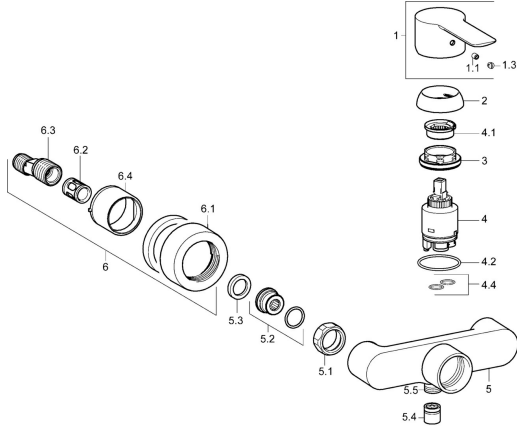

EAN: 4015474249387
static.hansa.com/06670103

Spare parts

SP06670103

	Name	Code
1	Lever Chrome	59913650
1.1	Screw, M5x8, SW2.5	59904755
1.3	Symbol plug Grey	59912112
2	Covering cap, 33x3 mm Chrome	59912504
3	Tightening nut, M40x1	1003409V
4	Cartridge, 3.5 Eco	59912324
4	Cartridge, 3.5 Classic	59913075
4.1	Temperature adjustment limiter	59912325
4.2	O-ring, d 28.24x2.62 Discontinued	59912590
4.4	O-ring, d 10.10x1.60 Discontinued	59905072
5.1	Connection nut, G3/4, AF30	59902230
5.2	Connector	59913400
5.3	Retaining ring, 23.9x15.2x2	59902689
5.4	Non-return valve	59905714
5.5	Thread nipple, G1/2xM18x1	59911384
6.1	Cover flange	59913105
6.2	Silencer	59904792
6.3	Eccentric connector, G3/4xG1/2, DN15	59910254
6.4	Cover sleeve	59913106
N.I.	Key, SW30/34	59912108